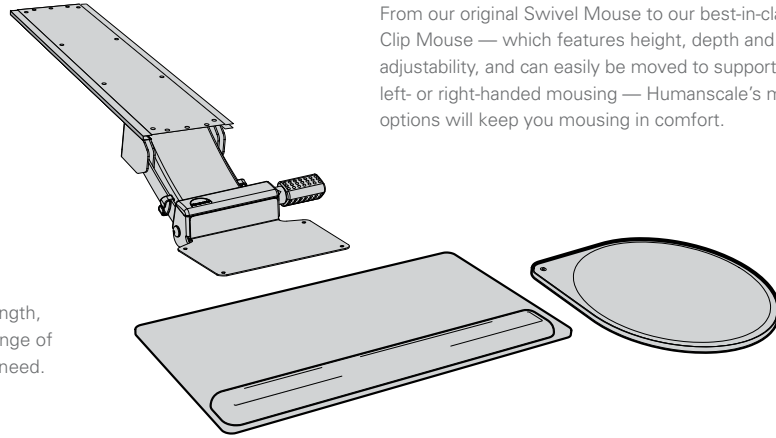

With a keyboard support

- Relaxed upper body
- Straight wrists
- User's back engaged with chair
- Neutral, low-risk, sustainable posture

The Neutral Reach Zone

"The area that can be conveniently reached with a sweep of the forearm while the upper arm hangs in a natural position at the side."

(Sanders & McCormick, 1993)

Humanscale keyboard systems ensure nearly all users can work consistently within their Neutral Reach Zone to maintain a low-risk posture.

Keyboard Components

Mechanisms

Humanscale offers nine award-winning, negative-tilt mechanism options, from our original standard-bearer, the 2G, to our latest 5G, which combines easy dial-a-tilt and height adjustability with the strongest, most stable arm on the market. All of our mechanisms encourage low-risk typing postures and feature easy and intuitive adjustability.

Mouse Platforms

From our original Swivel Mouse to our best-in-class Clip Mouse — which features height, depth and lateral adjustability, and can easily be moved to support left- or right-handed mousing — Humanscale's mouse options will keep you mousing in comfort.