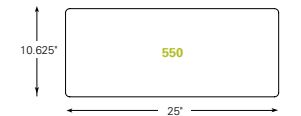

Recommended Platforms

- 800 Radiused keyboard platform with Clip Mouse *shown*
- 550 Big Compact keyboard platform *shown*
- 900 Standard keyboard platform with Clip Mouse
- 950 Standard Compact keyboard platform with Clip Mouse