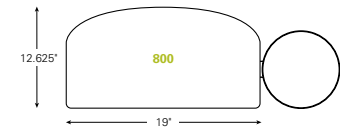

Recommended Platforms

- 800 Radiused keyboard platform with Clip Mouse *shown*
- 550 Big Compact keyboard platform *shown*
- 900 Standard keyboard platform with Clip Mouse
- 950 Standard Compact keyboard platform with Clip Mouse