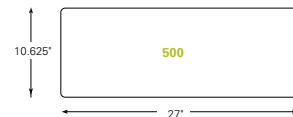

Recommended Platforms

- 900 Standard keyboard platform with Clip Mouse *shown*
- 500 Big keyboard platform *shown*
- 950 Standard Compact keyboard platform with Clip Mouse
- 550 Big Compact keyboard platform