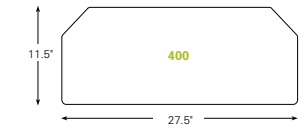

Recommended Platforms

- 700 Diagonal keyboard platform with Clip Mouse *shown*
- 400 Diagonal Big keyboard platform *shown*
- 900 Standard keyboard platform with Clip Mouse
- 950 Standard Compact keyboard platform with Clip Mouse