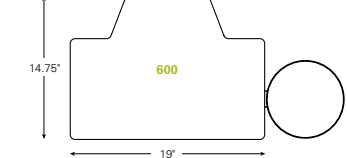

Radiused Desk Configuration

Recommended Platforms

- 800 Radiused keyboard platform with Clip Mouse *shown*
- 550 Big Compact keyboard platform *shown*
- 900 Standard keyboard platform with Clip Mouse
- 950 Standard Compact keyboard platform with Clip Mouse

90-Degree Desk with DE200 Corner Sleeve Configuration

Recommended Platforms

- 950 Standard Compact keyboard platform with Clip Mouse *shown*
- 600 Extender keyboard platform with Clip Mouse *shown*
- 700 Diagonal keyboard platform with Clip Mouse
- 900 Standard keyboard platform with Clip Mouse