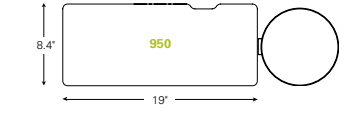

Radiused Desk Configuration

Recommended Platforms

- 800 Radiused keyboard platform with Clip Mouse *shown*
- 550 Big Compact keyboard platform *shown*
- 900 Standard keyboard platform with Clip Mouse
- 950 Standard Compact keyboard platform with Clip Mouse

90-Degree Desk with DE200 Corner Sleeve Configuration

Recommended Platforms

- 950 Standard Compact keyboard platform with Clip Mouse *shown*
- 600 Extender keyboard platform with Clip Mouse *shown*
- 700 Diagonal keyboard platform with Clip Mouse
- 900 Standard keyboard platform with Clip Mouse