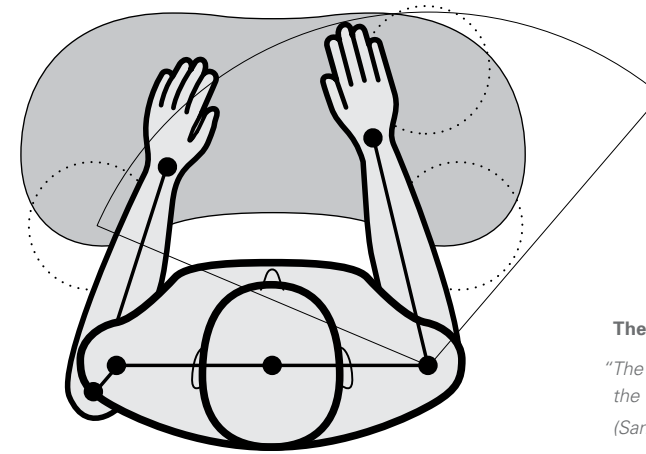

With a keyboard support

- Relaxed upper body
- Straight wrists
- User's back engaged with chair
- Neutral, low-risk, sustainable posture

The Neutral Reach Zone

"The area that can be conveniently reached with a sweep of the forearm while the upper arm hangs in a natural position at the side."

(Sanders & McCormick, 1993)

Humanscale keyboard systems ensure nearly all users can work consistently within their Neutral Reach Zone to maintain a low-risk posture.

Keyboard Components

Mechanisms

Humanscale offers nine award-winning, negative-tilt mechanism options, from our original standard-bearer, the 2G, to our latest 5G, which combines easy dial-a-tilt and height adjustability with the strongest, most stable arm on the market. All of our mechanisms encourage low-risk typing postures and feature easy and intuitive adjustability.