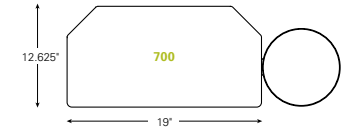

Recommended Platforms

- 700 Diagonal keyboard platform with Clip Mouse *shown*
- 400 Diagonal Big keyboard platform *shown*
- 900 Standard keyboard platform with Clip Mouse
- 950 Standard Compact keyboard platform with Clip Mouse